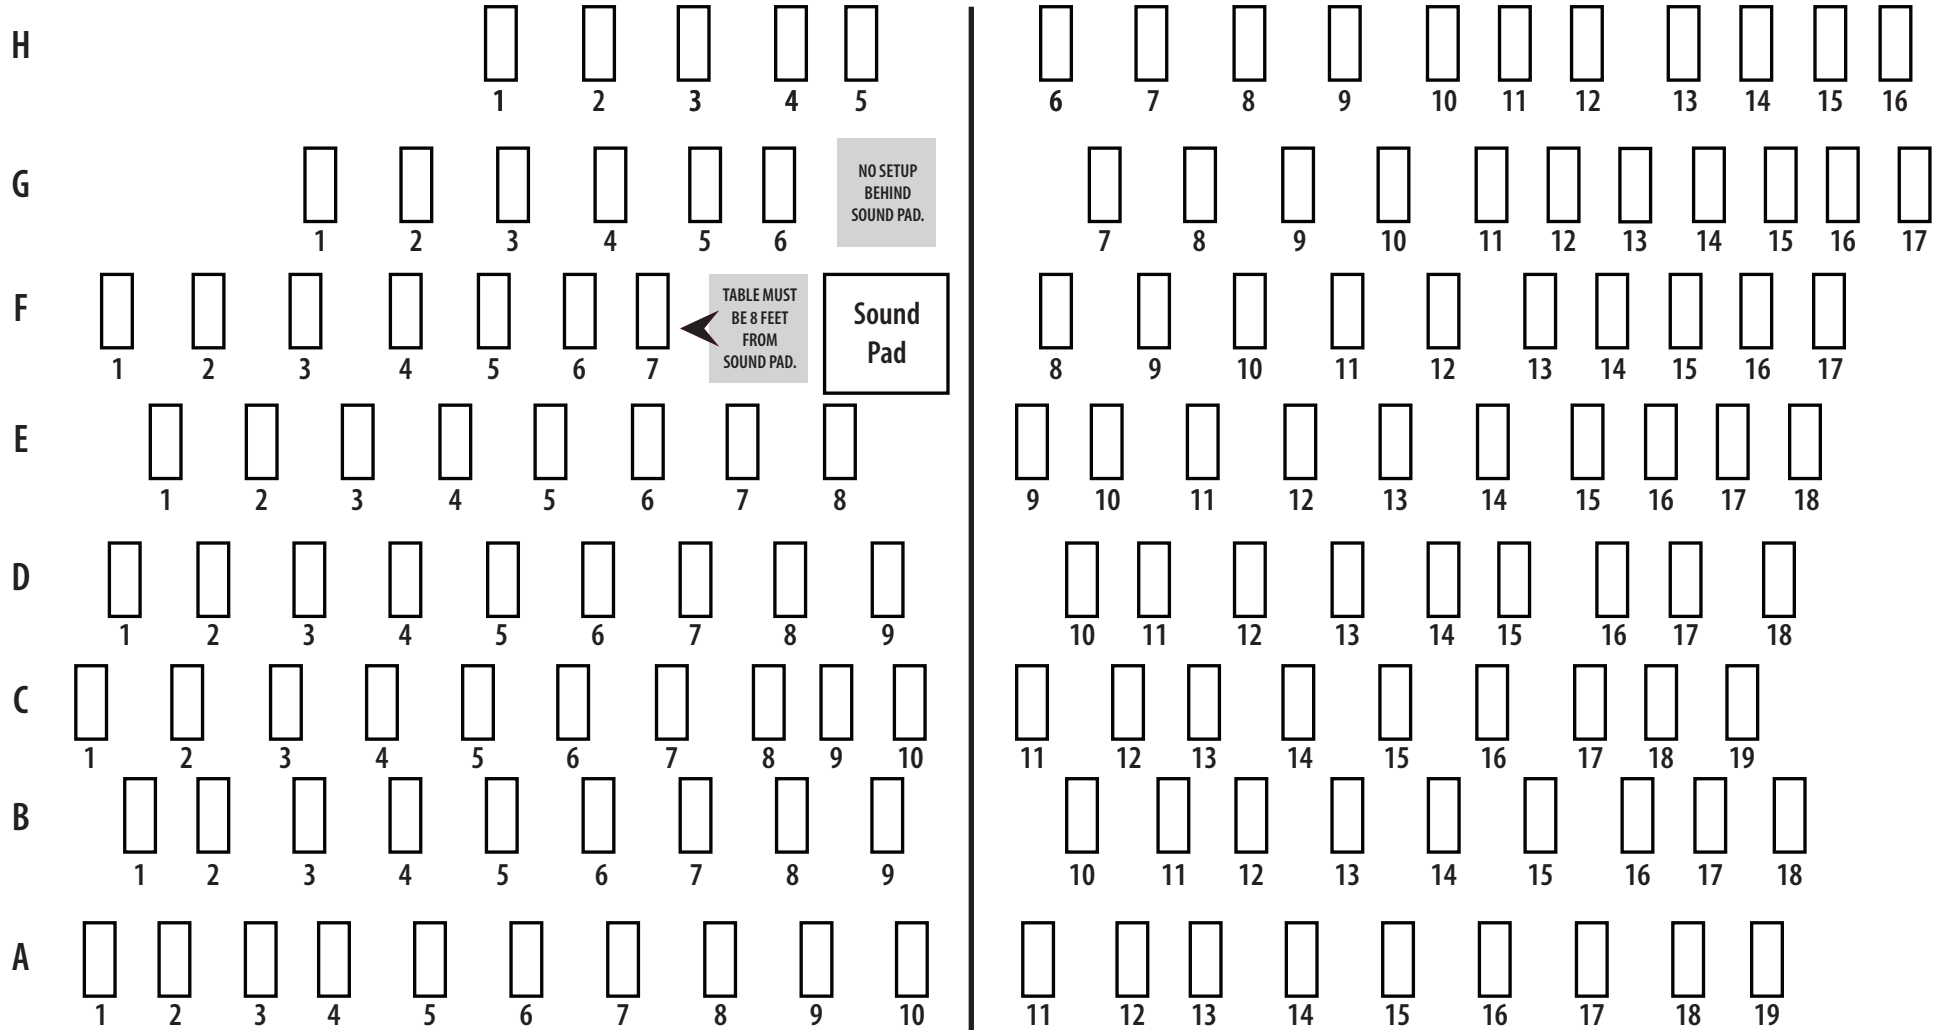

Indianapolis Symphony Orchestra: SOTP Table Seating

Stage Area